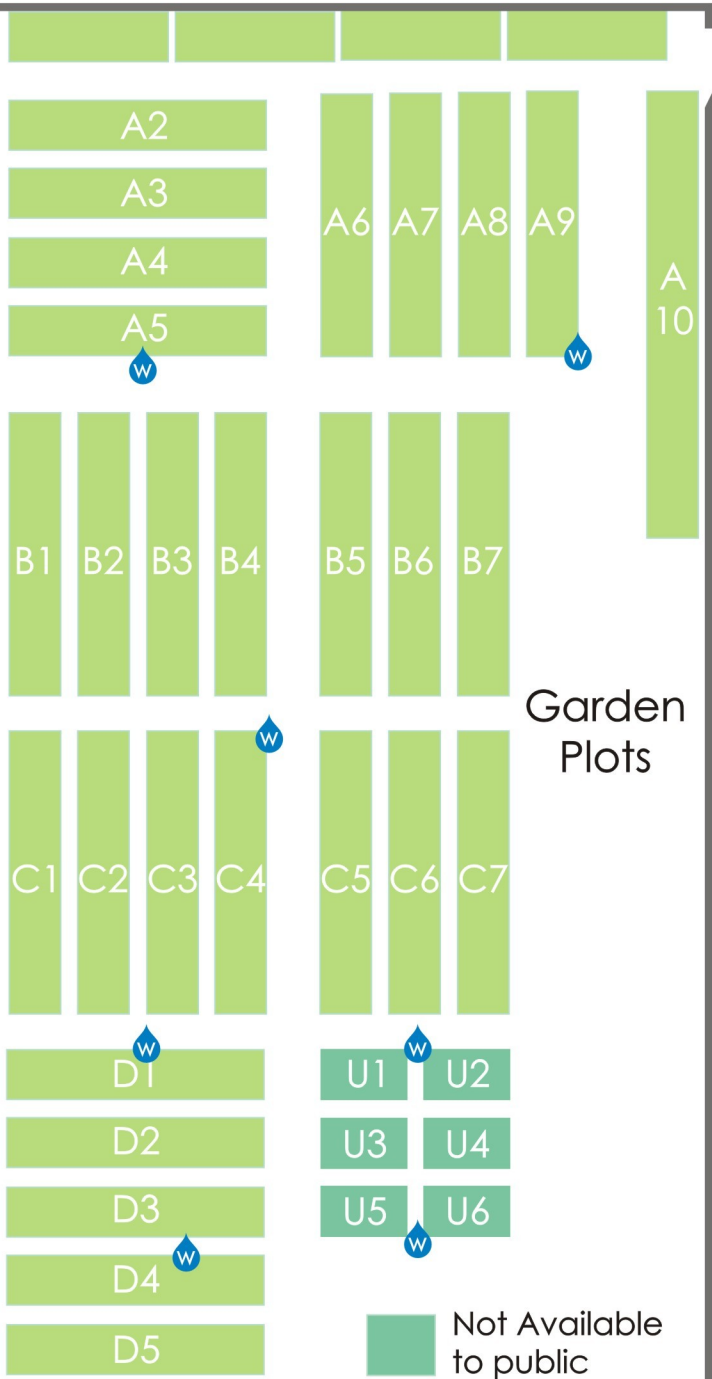

Cambie Road

Shed

Tennis Courts

Garden Plots

Not Available to public

King George Park Community Garden

Community Hall

Parking

Tap Water