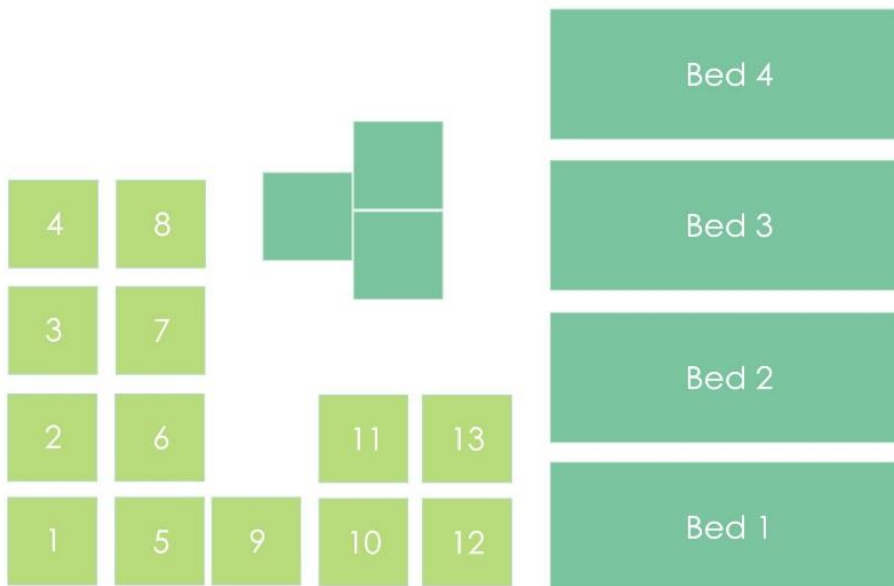

North

Richmond High School Community Garden (Seniors Only)

Sidewalk

Moffatt Road

Garden Plots

Parking Lot

Key

 Denotes reserved for Richmond High School