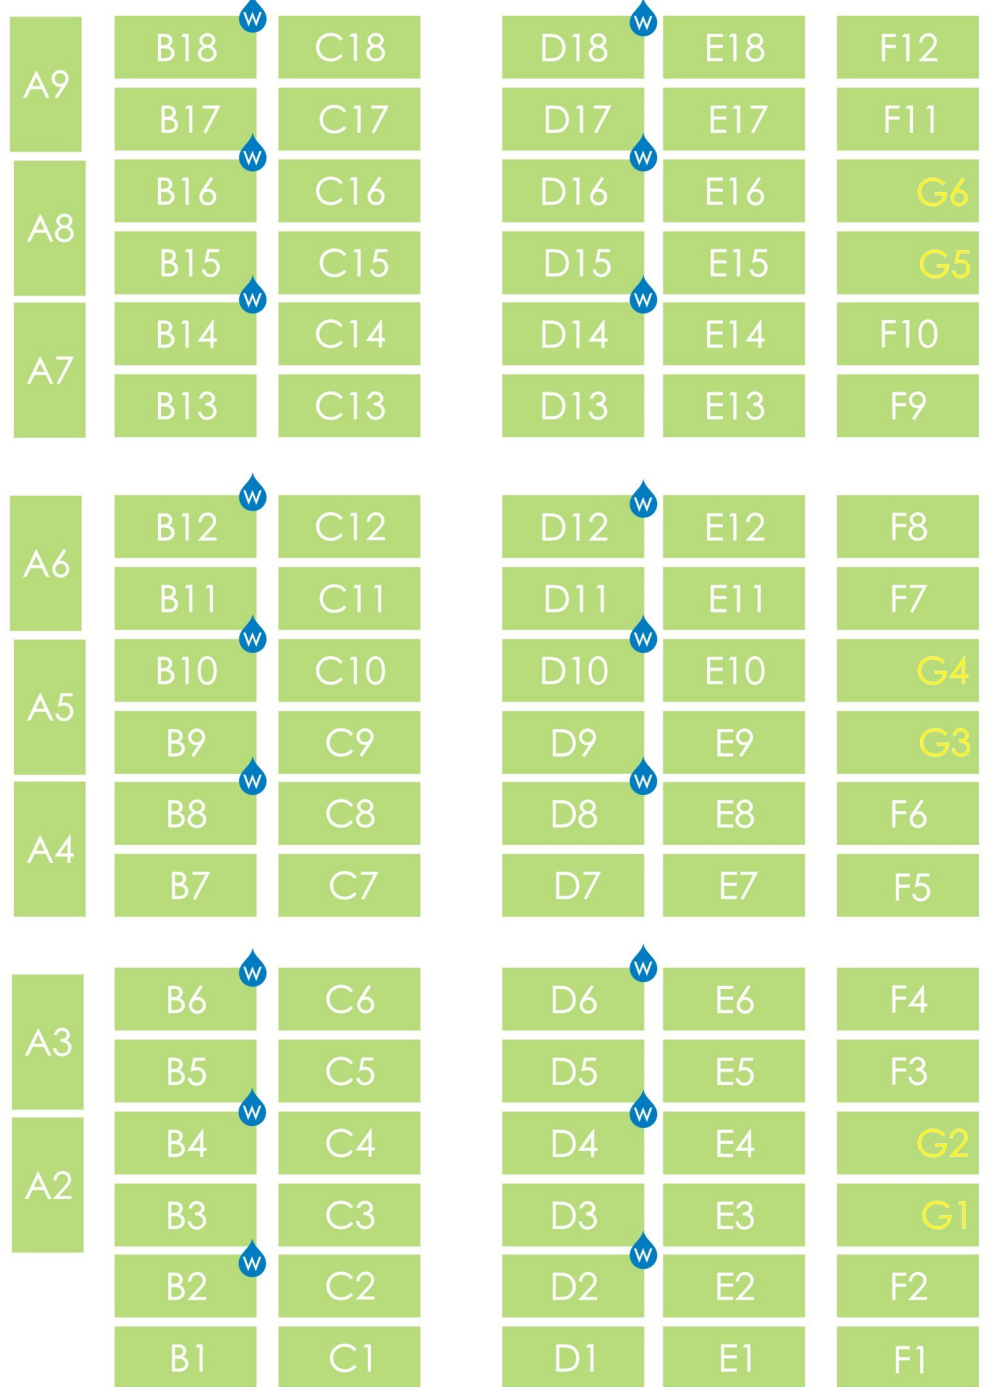

# Terra Nova Community Garden

## Garden Plots

## Key

Tap Water

Demonstration Gardens

Compost Demonstration

North