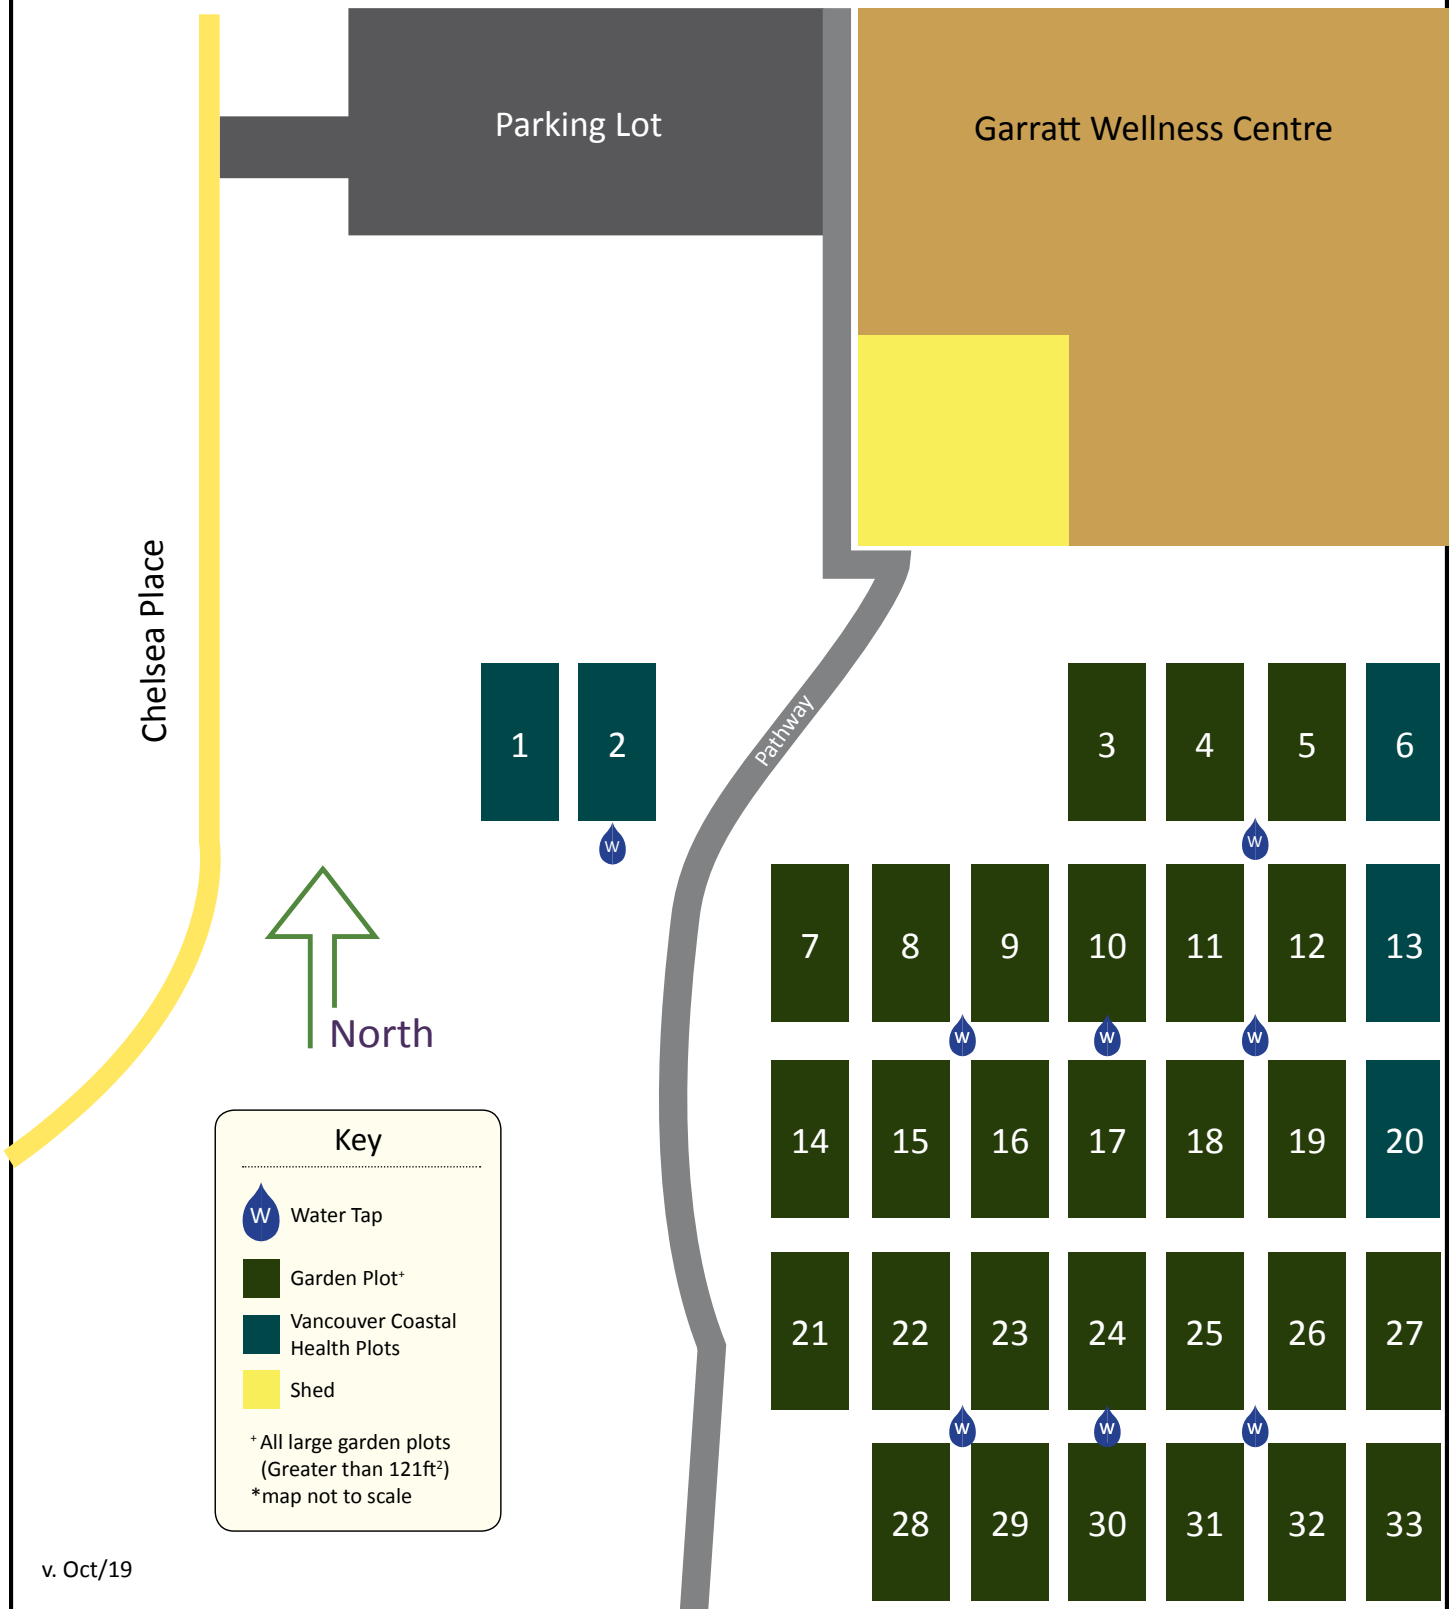

Garratt Community Garden

Chelsea Place

Parking Lot

Garratt Wellness Centre

Pathway

North

Key

-  Water Tap
-  Garden Plot*
-  Vancouver Coastal Health Plots
-  Shed

+ All large garden plots (Greater than 121ft²)
*map not to scale